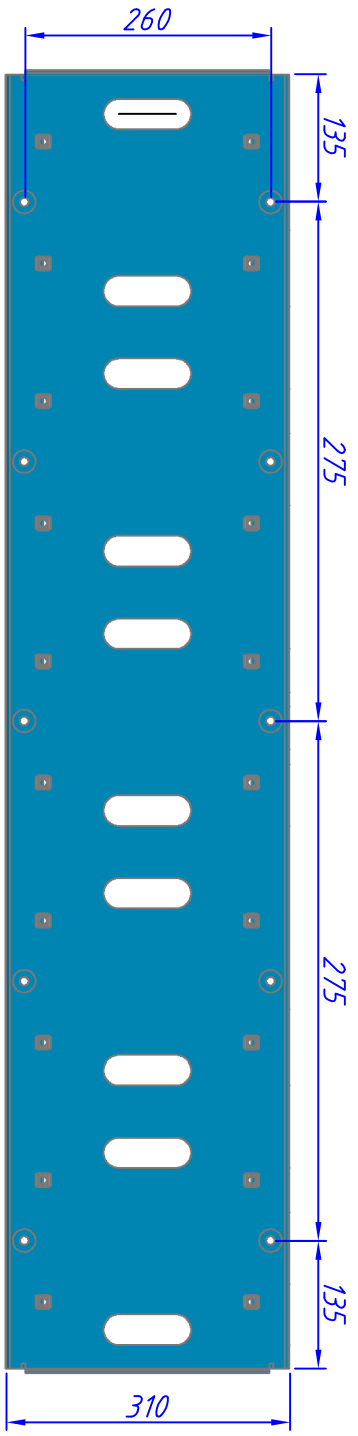

PROJECTOR		Alentec & Orion AB	
RESPONSABLE		GRUSTAGSVÄGEN 4	
DRAWN BY		SE-138 40 AITRA	
DATE OF ORG		140306	
CHECKED BY		KRITY	
DATE		160629	
TYPE		MONTAGPLÅT 3 RULLAR	
SCALE		1:8	
FILE NAME		9214_3_MONTAGEPLÅT.DWG	
REV		A	