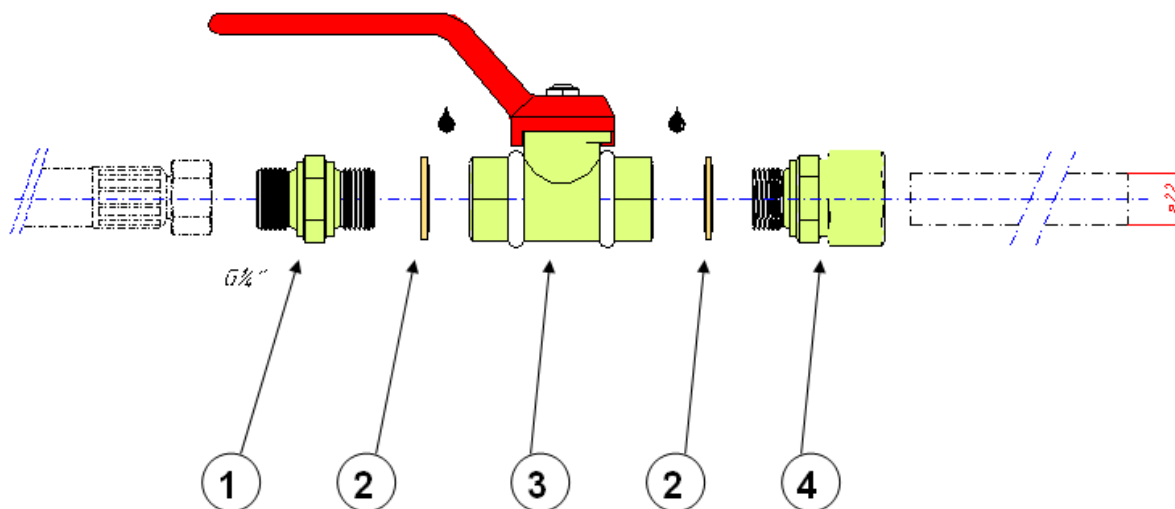

For connection of a pump against \varnothing 22 mm pipe

Pos	Description	Quantity	Part No	Remark
1	Connection adapter BSP $\frac{3}{4}$ "- $\frac{3}{4}$ "	1	25102008	
2	Rubber steel washer GB-R $\frac{3}{4}$ "	2	10103544	
3	Valve $\frac{3}{4}$ "	1	30101111	
4	Straight coupling GA 22 LR	1	10103724	