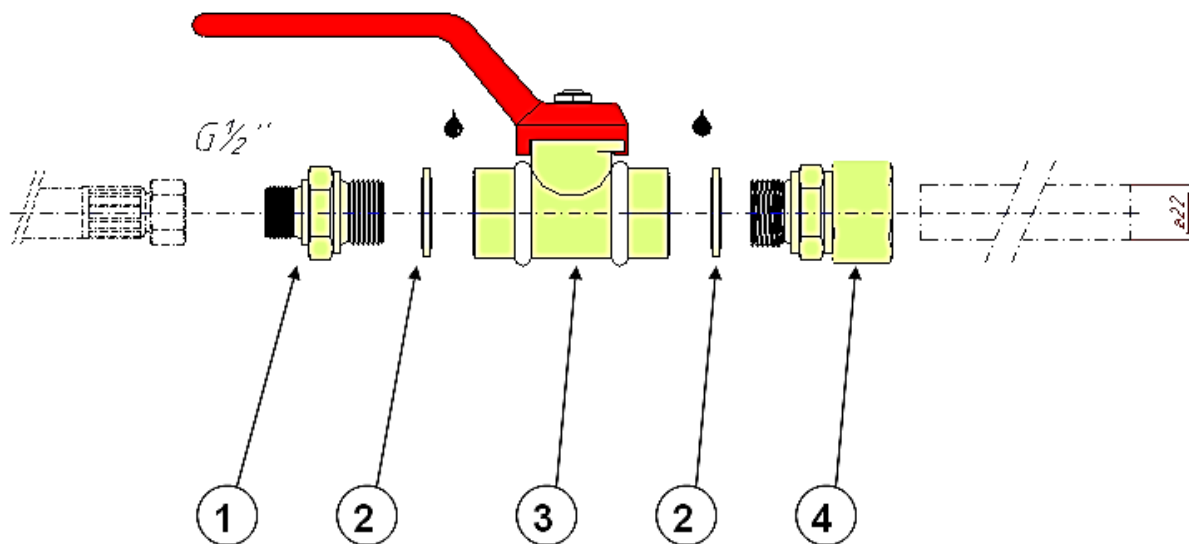

For connection of a hose reel against ø22 mm pipe

Pos	Description	Quantity	Part No	Remark
1	Connection adapter BSP $1\frac{1}{2}$ "- $\frac{3}{4}$ "	1	25102053	
2	Rubber steel washer GB-R $\frac{3}{4}$ "	2	10103544	
3	Valve - $\frac{3}{4}$ "	1	30101111	
4	Straight coupling GE 22 LR	1	10103724	