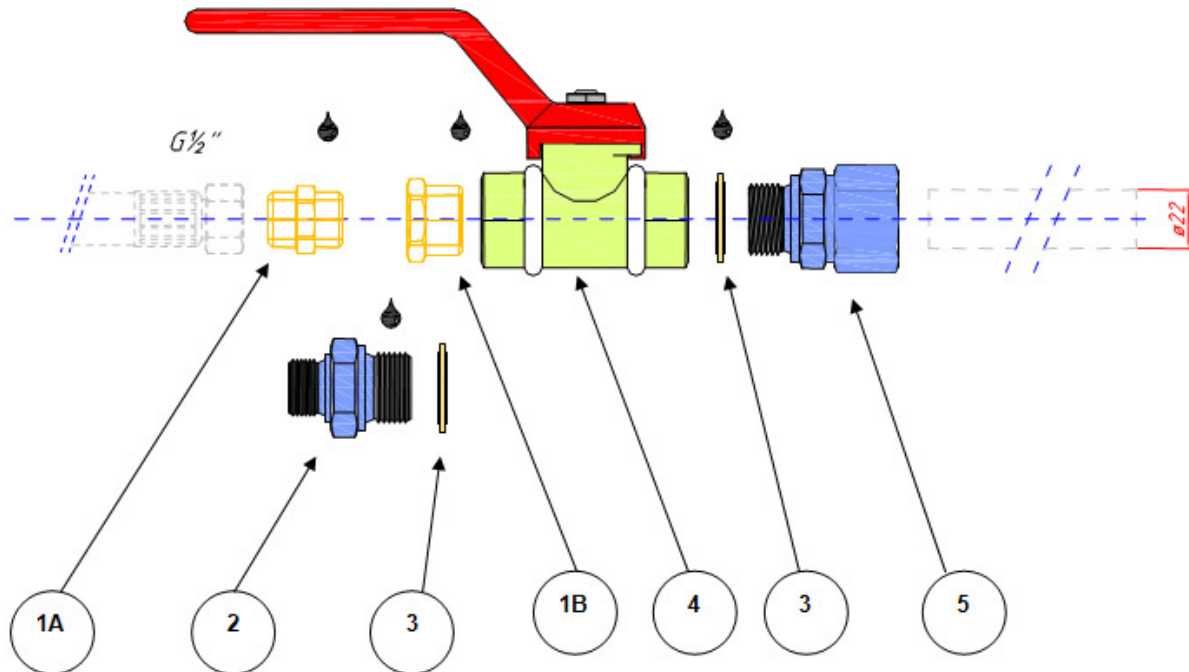

For connection of a pump against stainless steel pipe ø22mm

Pos	Description	Quantity	Part No	Remark
1A	Connection adapter, Brass BSP $\frac{1}{2}$ "- $\frac{1}{2}$ "	1	25201192	
1B	Bushing, Brass BSP $\frac{3}{4}$ "- $\frac{1}{2}$ "	1	25201294	
2	Connection adapter, Stainless steel BSP $\frac{3}{4}$ "- $\frac{1}{2}$ "	1	78020812	(included in SPEC 99630)
3	Rubber steel washer GB-R $\frac{3}{4}$ "	2	10103544	
4	Valve, Nickel plated brass - $\frac{3}{4}$ "	1	30101111	
5	Straight coupling, Stainless steel GA 22 LRRO	1	10201459	