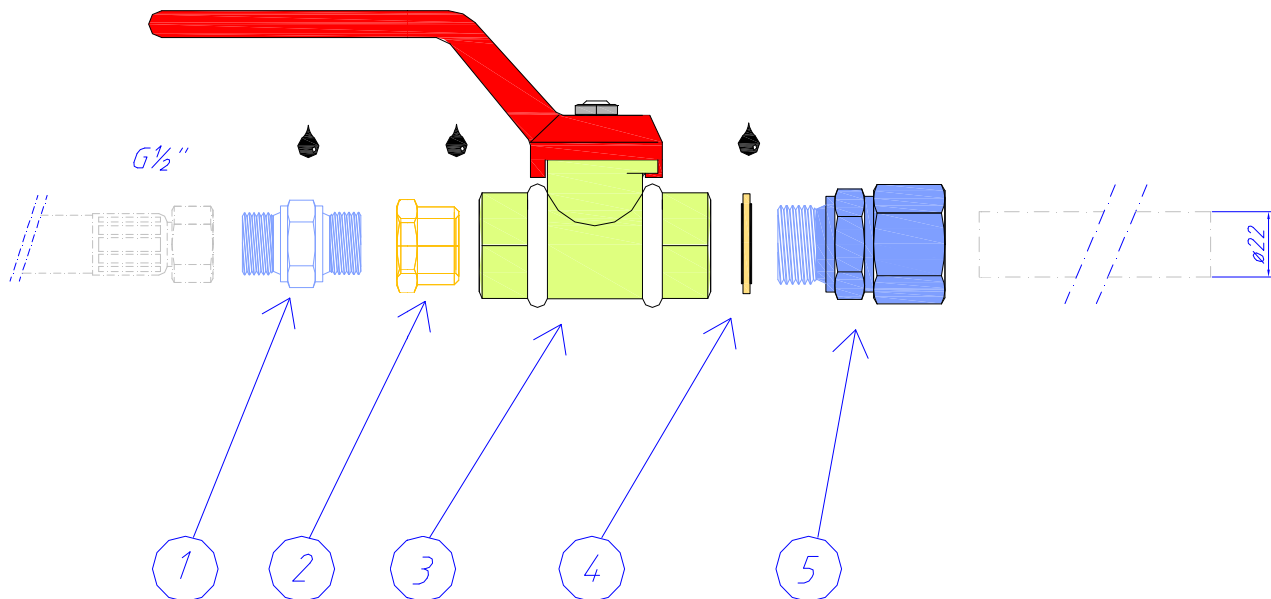

For connection of a hose reel against stainless steel pipe  $\varnothing$ 22mm

Pos	Description	Quantity	Part No	Remark
1	Connection adapter, Stainless steel BSP $\frac{1}{2}$ "- $\frac{1}{2}$ "	1	78020808	
2	Bushing, Brass BSP $\frac{3}{4}$ "- $\frac{1}{2}$ "	1	25201294	
3	Valve, Nickel plated brass 7640- $\frac{3}{4}$ "	1	30101111	
4	Rubber steel washer GB-R- $\frac{3}{4}$ "	1	10103544	
5	Straight coupling, Stainless steel GA 22 LRRO	1	10201459	