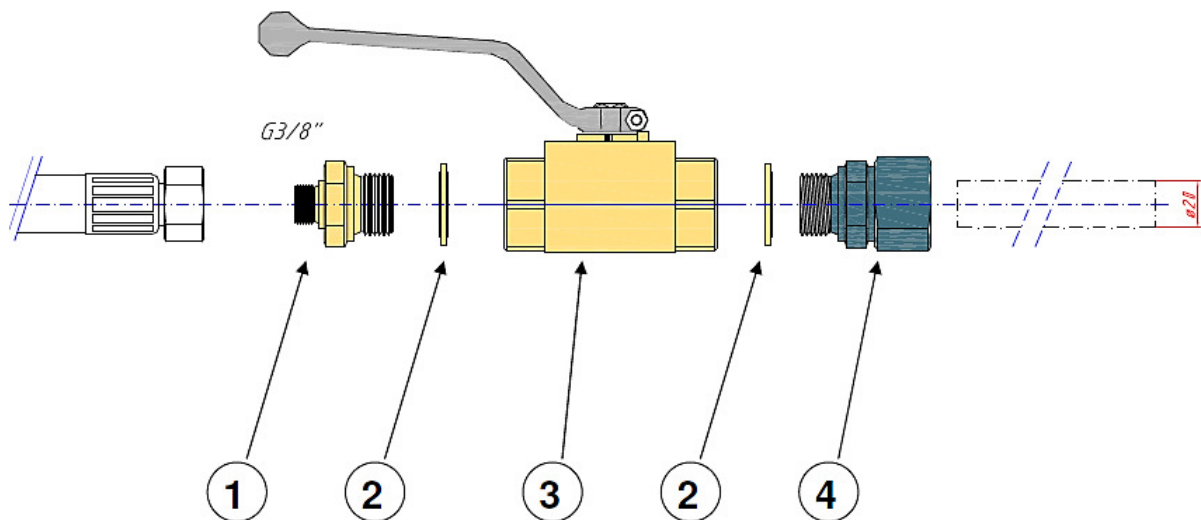

For connection of a grease hose reel against $\varnothing 20$ mm pipe

Pos	Description	Quantity	Part No	Remark
1	Connection adapter BSP3/8"-3/4"	1	25102047	
2	Rubber steel washer GB-R3/4"	2	10103544	
3	Valve, BKH R-3/4"	1	30201345	
4	Straight coupling GA 20 S	1	10103250	