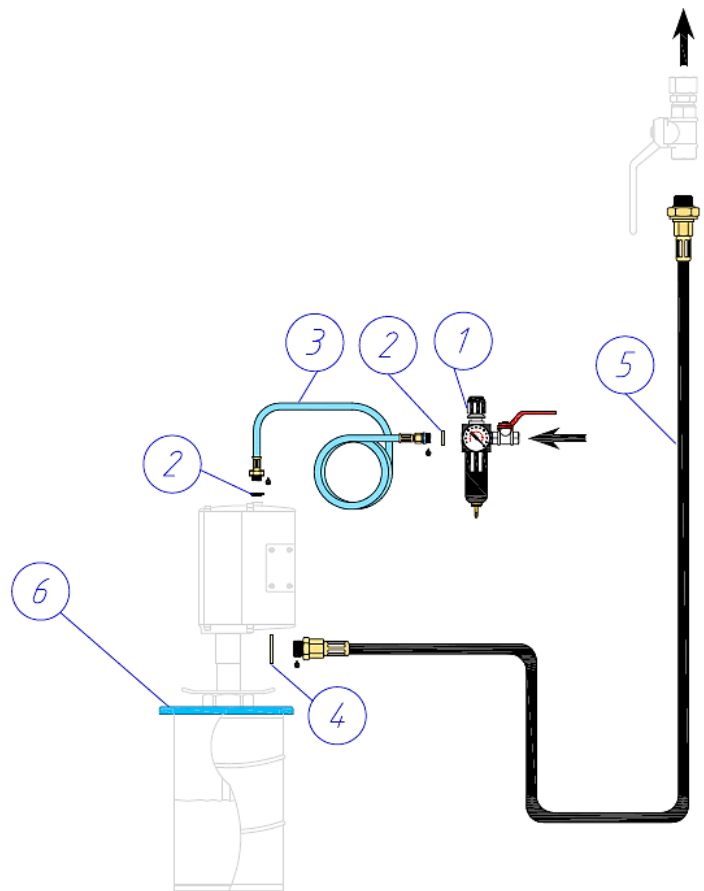

**Passande tryckluftdriven pump för fett 20 Kgfat**  
**Air operated pump for grease in 20 Kg drum**  
**Passar pumpar: 12750, 12755, 12650**  
**Fits for pumps: 12750, 12755, 12650**

☹ = Tätningsmedel / sealing

Pos	Description	Quantity	Part No	Remark
1	Tryckluftberedare / Air treatment unit	1	42103	
2	Gummi-stålbricka / Rubber steel washer 1/4"	2	10103529	
3	Luftslang / Air hose 1500mm, 1/4"	1	48001	
4	Gummi-stålbricka / Rubber steel washer 3/8"	1	10103547	
5	Utloppsslang / Outlet hose 1500mm, G 3/8"	1	18107	
6	Fatlock / Drum cover	1	18528	