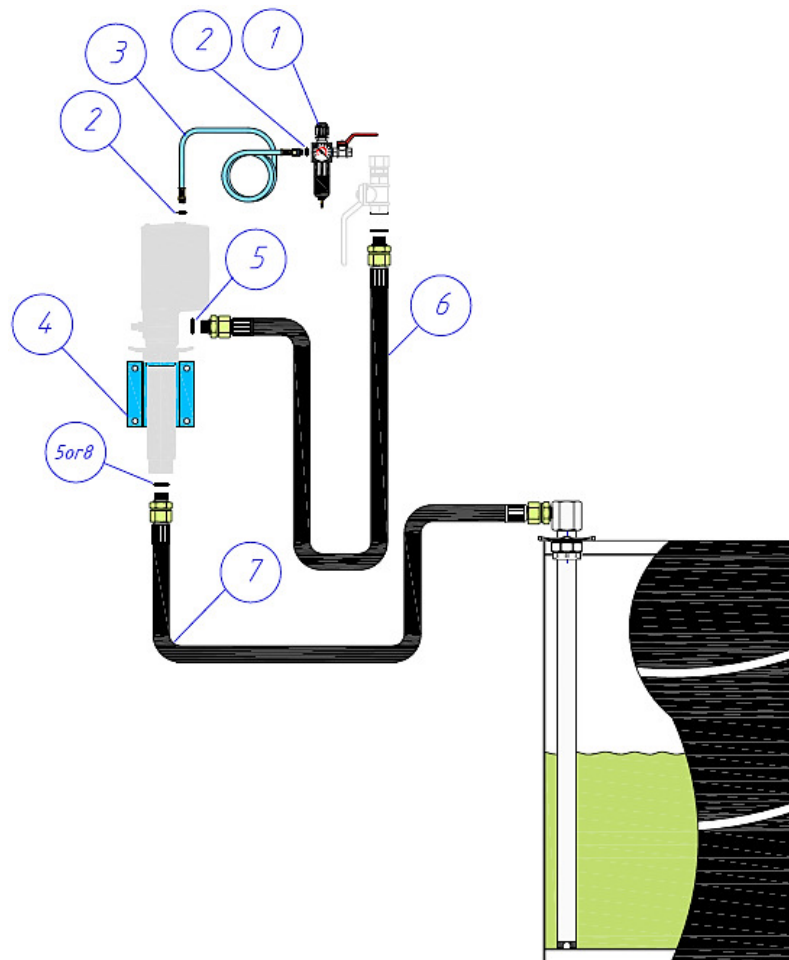

För väggmonterad tryckluftdriven oljepump med 1/1 fat.
For a wall mounted air operated oil pump with suction attachment (1/1 drum)
Passar pumpar: 22700, 22710, 22750 och 22760
Fits for pumps. 22700, 22710, 22750 and 22760

 = Tätningsmedel / sealing

Pos	Description	Quantity	Part No	Remark
1	Tryckluftberedare / Air treatment unit	1	42103	
2	Gummi-stålbricka / Rubber steel washer 1/4"	2	10103529	
3	Luftslang / Air hose 1500mm, 1/4"	1	48001	
4	Väggfäste / Wall bracket	1	28524	
5	Gummi-stålbricka / Rubber steel washer 3/4"	2	10103544	
6	Utloppsslang / Outlet hose 1500mm, 3/4"	1	28079	
7	Sugslang, sugrör / Suction hose, suction tube 2000mm, 1060mm	1	28310	
8	Gummi-stålbricka / Rubber steel washer GB-R1	1	10103517	