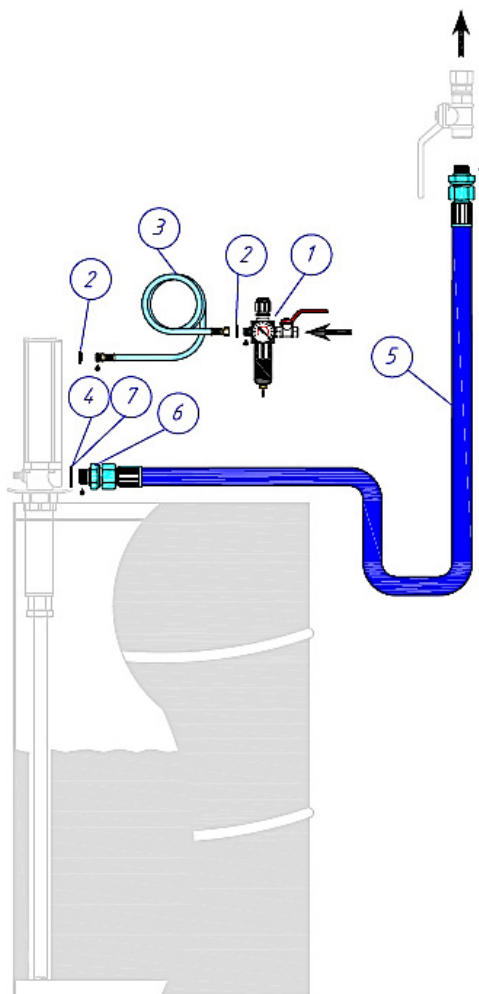

Passande tryckluftsdreven pump för övriga vätskor i 1/1-fat

Air operated pump for waterbased fluids in 1/1 drum

Passar pump: 22725, 22775, 22776

Fits for pump: 22725, 22775, 22776

☹ = Tätningmedel / sealing

Pos	Description	Quantity	Part No	Remark
1	Tryckluftberedare / Air treatment unit	1	42103	
2	Gummi-stålbricka / Rubber steel washer 1/4"	2	10103529	
3	Luftslang / Air hose 1500mm, 1/4"	1	48001	
4	Gummi-stålbricka / Rubber steel washer 3/4"	1	10103544	
5	Utloppsslang / Outlet hose 1/2" 1500mm, G 1"-G1/2"	1	28649	
6	Anslutnings nippel / Adapter stainless steel G1/2"-G3/4"	1	78020812	