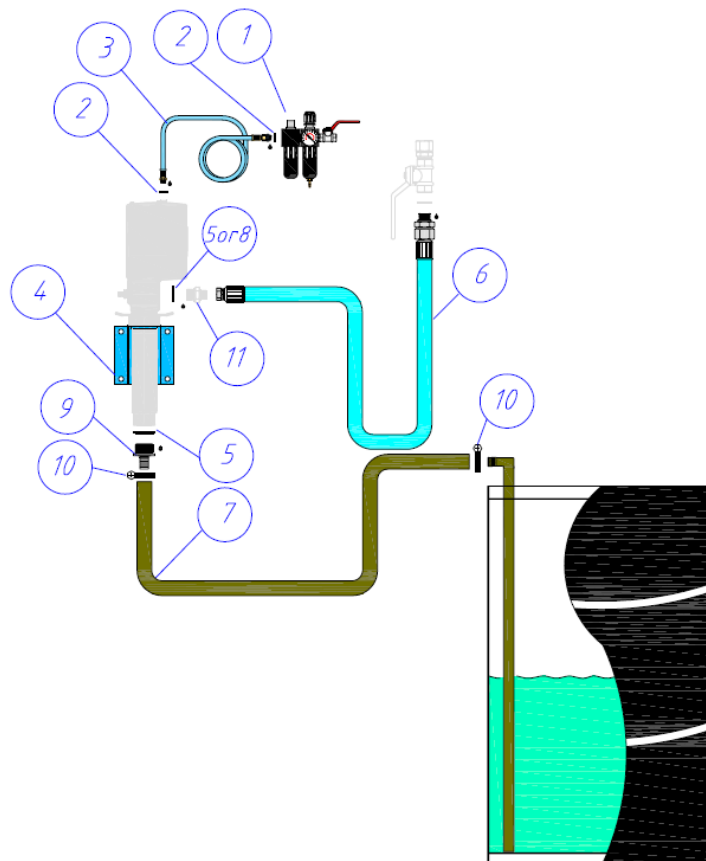

För väggmonterad tryckluftsdreven Vätskepump med 1/1 fat.
For a wall mounted air operated waterbased pump with suction attachment (1/1 drum)
Passar pump: 22720, 22770, 22771
Fits for pump. 22720, 22770, 22771

 = Tätningsmedel / sealing

Pos	Description	Quantity	Part No	Remark
1	FR-sats med ventil / FR set with valve 1/4"	1	42105	
2	Gummi-stålbricka / Rubber steel washer GB-R1/4	2	10103529	
3	Luftslang / Air hose 1500mm, 1/4"	1	48001	
4	Väggfäste / Wall bracket	1	28524	
5	Gummi-stålbricka / Rubber steel washer GB-R1	2	10103517	
6	Slang spolärvätska / Hose washer	1	28649	
7	Sugslangsats / Suction hose set	1	28309	
8	Gummi-strålbricka / Rubber steel washer GB-R3/4	1	10103544	
9	Slangfäste / Hose attachment G1"-3/4"	1	38221612	
10	Slangklämma / Hose clamp SGL1625W4	2	72101081	
11	Nippel / Nipple 1/2" - 3/4"	1	78020812	