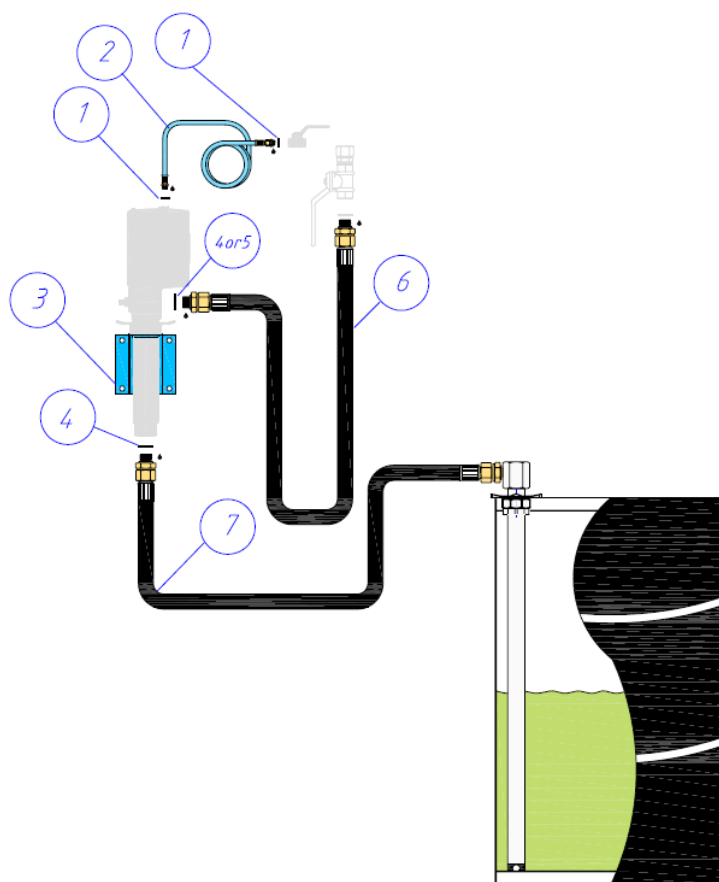

För väggmonterad tryckluftsdreven oljepump med 1/1 fat.  
For a wall mounted air operated oil pump with suction attachment (1/1 drum)

Passar pumpar: 22700, 22710, 22750 och 22760  
Fits for pumps. 22700, 22710, 22750 and 22760

 = Tätningsmedel / sealing

Pos	Description	Quantity	Part No	Remark
1	Gummi-stålbricka / Rubber steel washer GB-R1/4	2	10103529	
2	Luftslang / Air hose 1500mm	1	48001	
3	Väggfäste / Wall bracket	1	28524	
4	Gummi-stålbricka / Rubber steel washer GB-R3/4	2	10103544	
5	Gummi-stålbricka / Rubber steel washer GB-R1	1	10103517	
6	Slang / Hose 1500mm 3/4"	1	28079	
7	Sugrör / Suction tube 2000mm, 1060mm	1	28310	