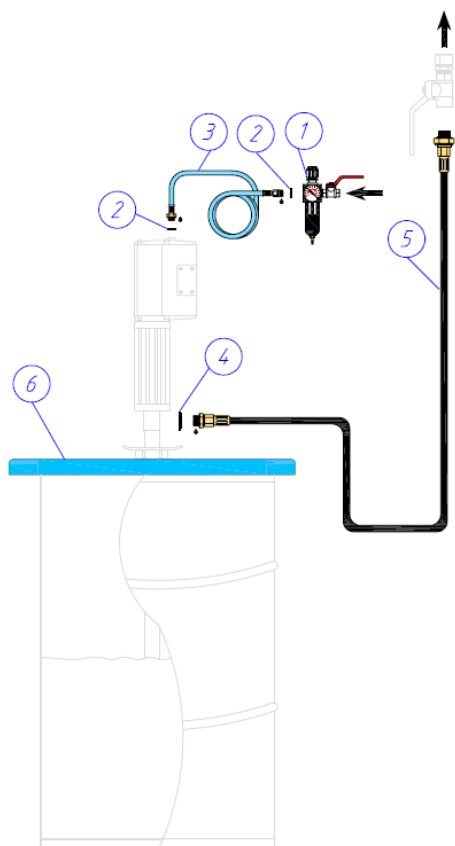

Passande tryckluftsdreven pump för fett 180 Kgfat

Air operated pump for grease in 180 Kg drum

Passar pumpar: 12752, 12757, 12652, 12852

Fits for pumps: 12752, 12757, 12652, 12852

 = Tätningmedel / sealing

Pos	Description	Quantity	Part No	Remark
1	Tryckluftberedare / Air treatment unit	1	42103	
2	Gummi-stålbricka / Rubber steel washer 1/4"	2	10103529	
3	Luftslang / Air hose 1500mm, 1/4"	1	48001	
4	Gummi-stålbricka / Rubber steel washer 3/8"	1	10103547	
5	Utlopps slang / Outlet hose 1500mm, G 3/8"	1	18107	
6	Fatlock / Drum cover	1	18542	